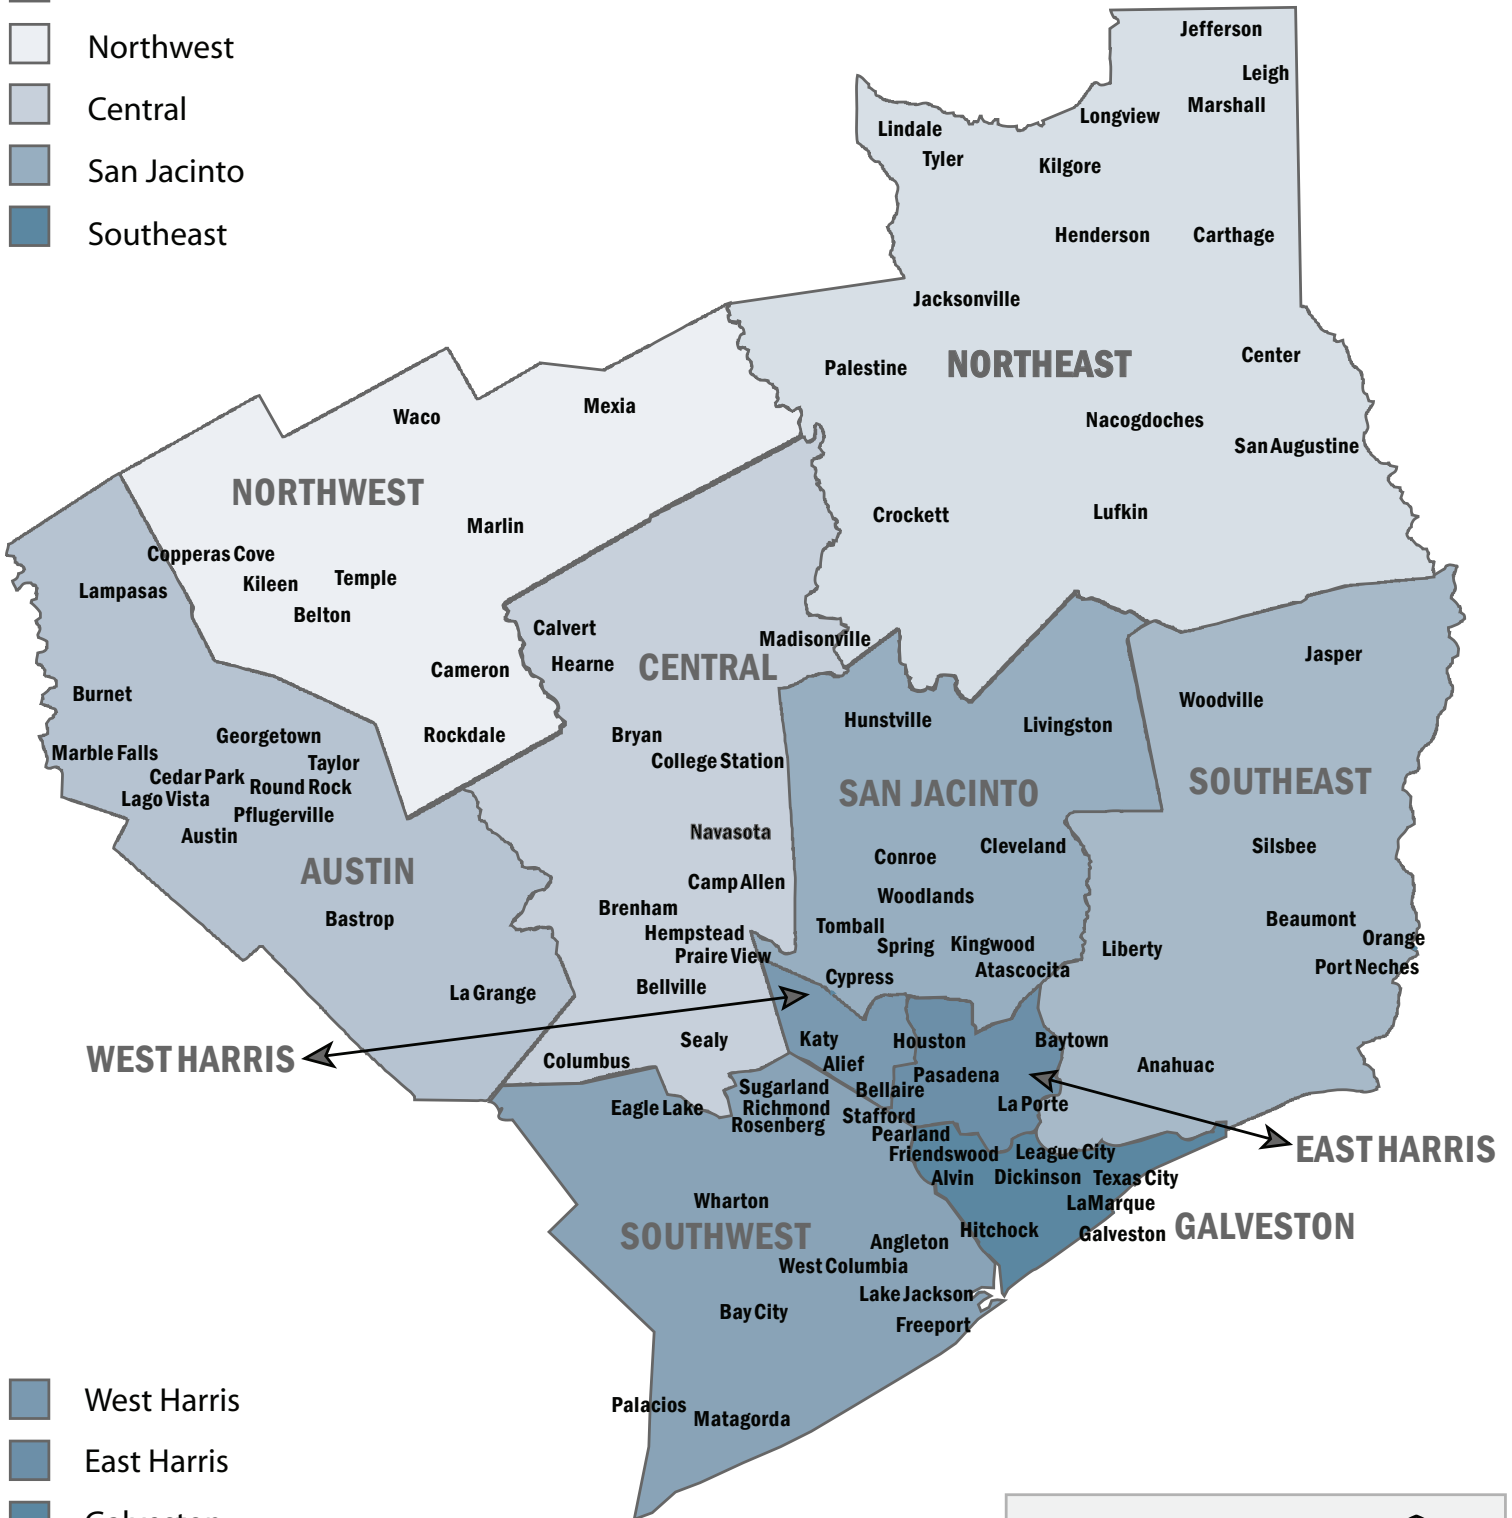

# EPISCOPAL DIOCESE OF TEXAS MAP

- Northeast
- Northwest
- Central
- San Jacinto
- Southeast

- West Harris
- East Harris
- Galveston
- Austin
- Southwest

**DIOCESAN STATISTICS**  
 Area: 49,489 Sq. Miles  
 2008 Members: 79,509  
 Missionary Outposts: 154